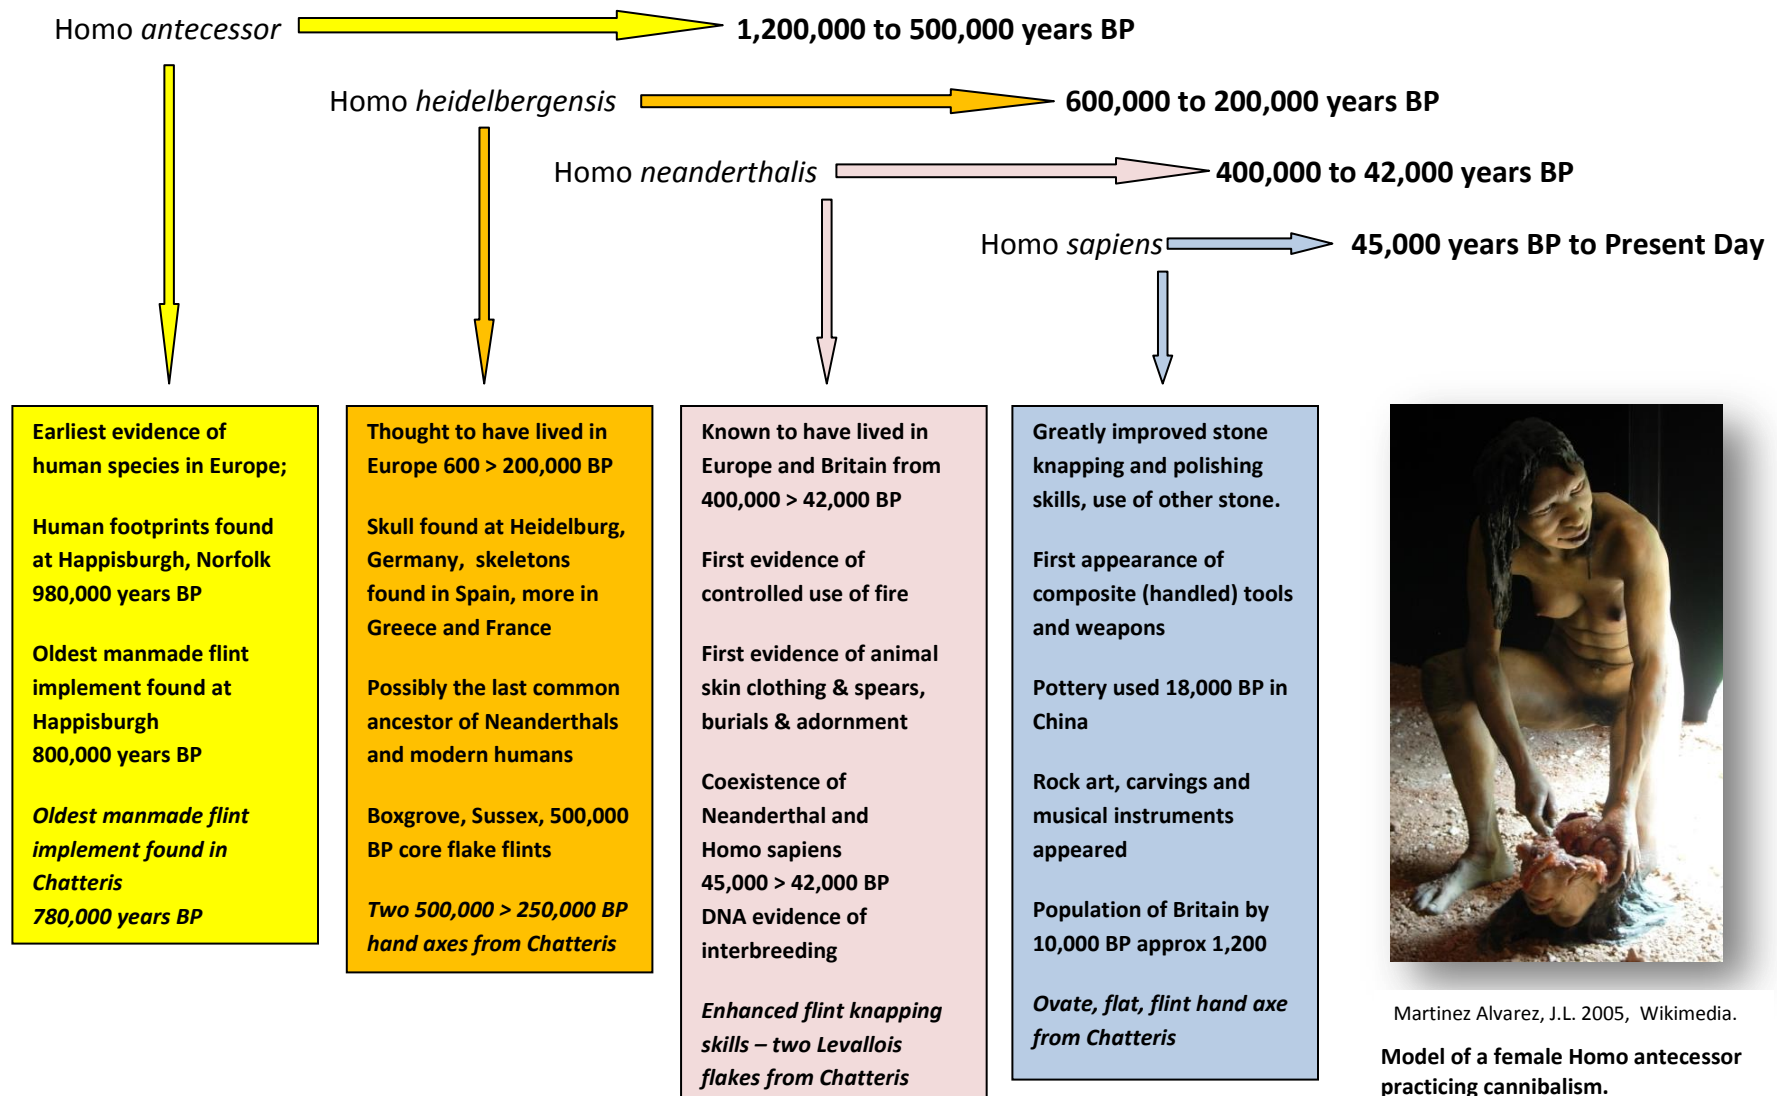

THE PALEOLITHIC AGE IN CHATTERIS

The Old Stone Age; 1,000,000 to 12,000 Years BP (Before Present)

Martinez Alvarez, J.L. 2005, Wikimedia.

Model of a female Homo antecessor practicing cannibalism.